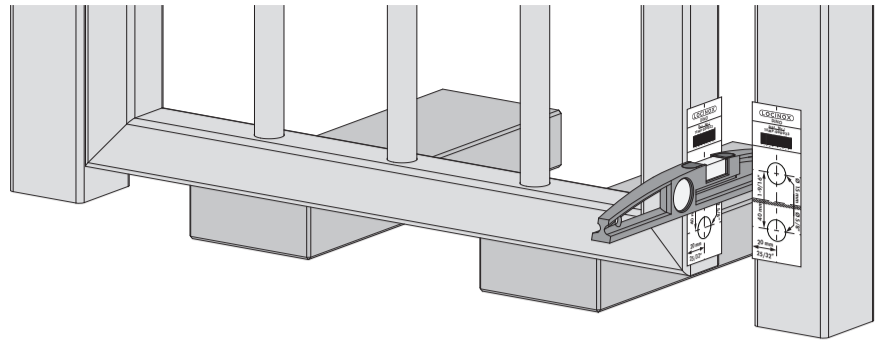

#### ③ Dimensions

#### ④ Profile and gate preparation for MAMMOTH-180 gate closer

⑤ Profile and gate preparation for DINO hinge

⑥ Mounting MAMMOTH-180 and DINO

⚠ First remove the Quick-Fix cover caps

⚠ Re-install the cover caps and lock the Quick-Fix cover

⑤ Profile and gate preparation for DINO hinge

⑥ Mounting MAMMOTH-180 and DINO

⚠ First remove the Quick-Fix cover caps

⚠ Re-install the cover caps and lock the Quick-Fix cover

⑥ Adjusting

**LOCINOX**

Let's make it better together