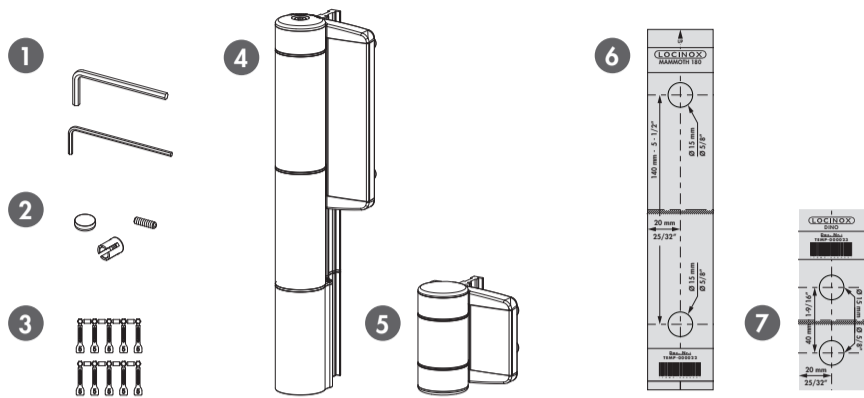

### ① Package content

1	Allen keys 5 - 3
2	Cover cap (1x), Setscrew (2x), QF expanders (2x)
3	Hexplugs
4	Mammoth-180 gate closer
5	Dino
6	Drilling template for Mammoth 180° (2x)
7	Drilling template for Dino (2x)