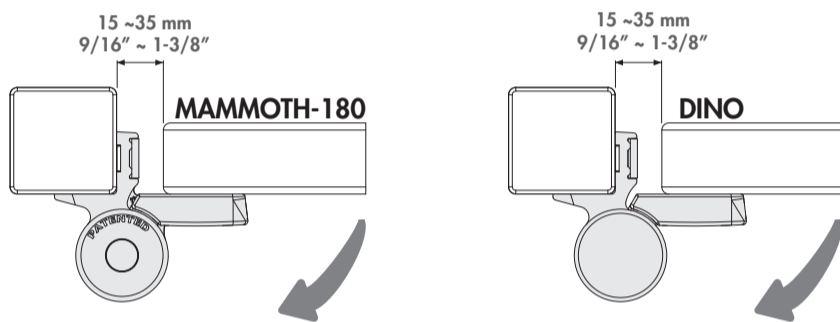

LEFT OPENING GATE

② Mounting Situation