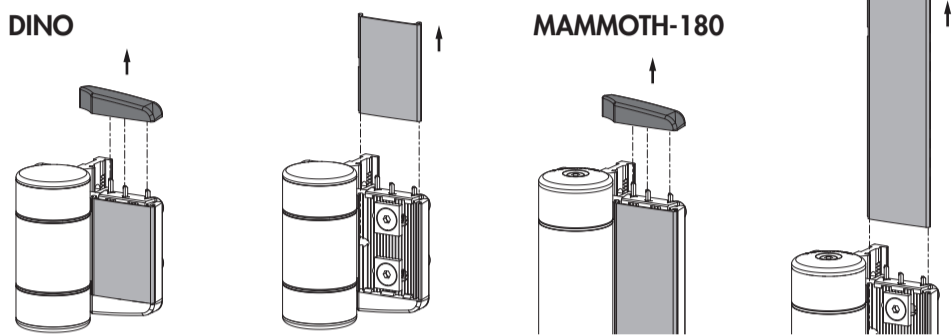

#### ③ Dimensions

#### ④ Profile and gate preparation for MAMMOTH-180 gate closer

⑤ Profile and gate preparation for DINO hinge

⑥ Mounting MAMMOTH-180 and DINO

⚠ First remove the Quick-Fix cover caps

⚠ Re-install the cover caps and lock the Quick-Fix cover

⑤ Profile and gate preparation for DINO hinge

⑥ Mounting MAMMOTH-180 and DINO

⚠ First remove the Quick-Fix cover caps

⚠ Re-install the cover caps and lock the Quick-Fix cover

⑥ Adjusting

**LOCINOX**

Let's make it better together