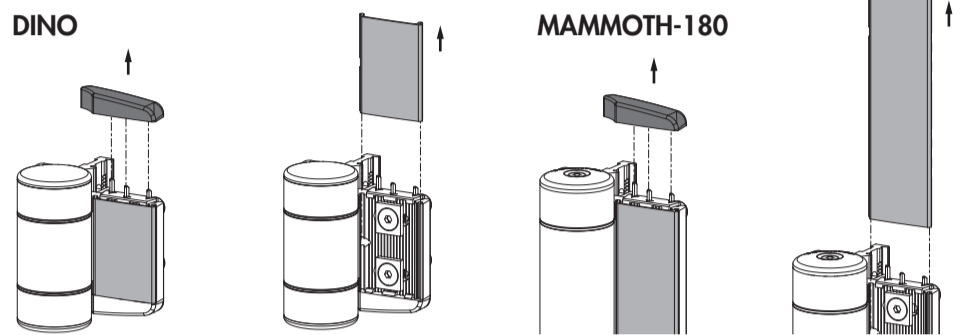

#### ③ Dimensions

#### ④ Profile and gate preparation for MAMMOTH-180 gate closer

⑤ Profile and gate preparation for DINO hinge

⑥ Mounting MAMMOTH-180 and DINO

⚠ First remove the Quick-Fix cover caps

⚠ Re-install the cover caps and lock the Quick-Fix cover

⑤ Profile and gate preparation for DINO hinge

⑥ Mounting MAMMOTH-180 and DINO

⚠ First remove the Quick-Fix cover caps

⚠ Re-install the cover caps and lock the Quick-Fix cover

⑥ Adjusting

**LOCINOX**

Let's make it better together