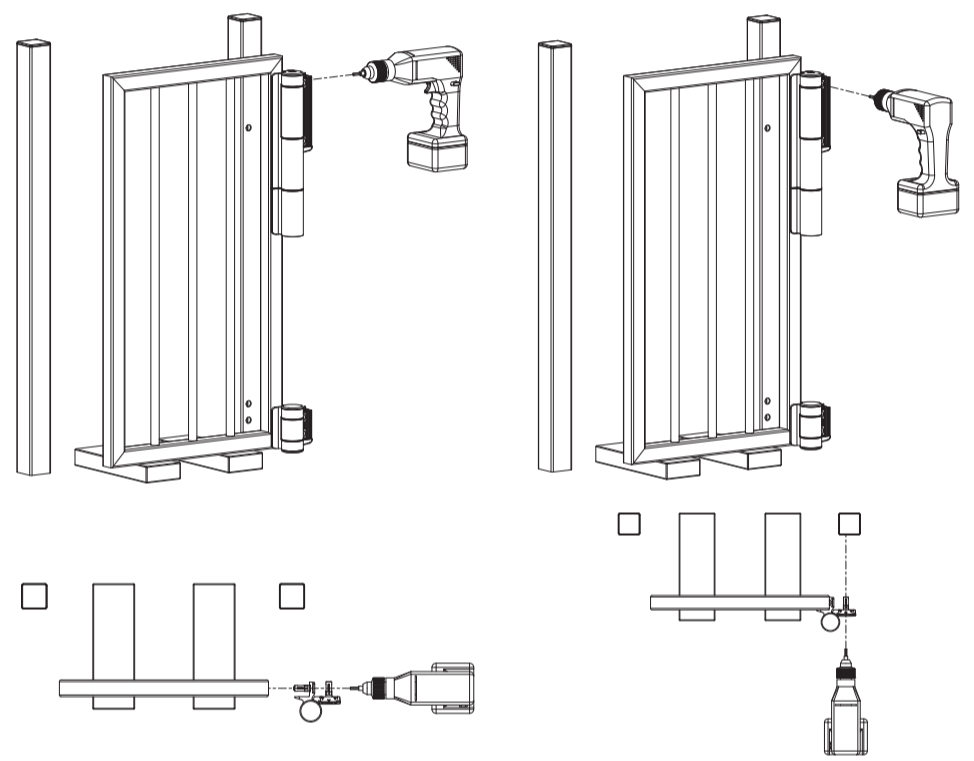

#### ③ Dimensions

#### ④ Profile and gate preparation for MAMMOTH-180 gate closer

⑤ Profile and gate preparation for DINO hinge

⑥ Mounting MAMMOTH-180 and DINO

⚠ First remove the Quick-Fix cover caps

⚠ Re-install the cover caps and lock the Quick-Fix cover

⑤ Profile and gate preparation for DINO hinge

⑥ Mounting MAMMOTH-180 and DINO

⚠ First remove the Quick-Fix cover caps

⚠ Re-install the cover caps and lock the Quick-Fix cover

⑥ Adjusting

**LOCINOX**

Let's make it better together