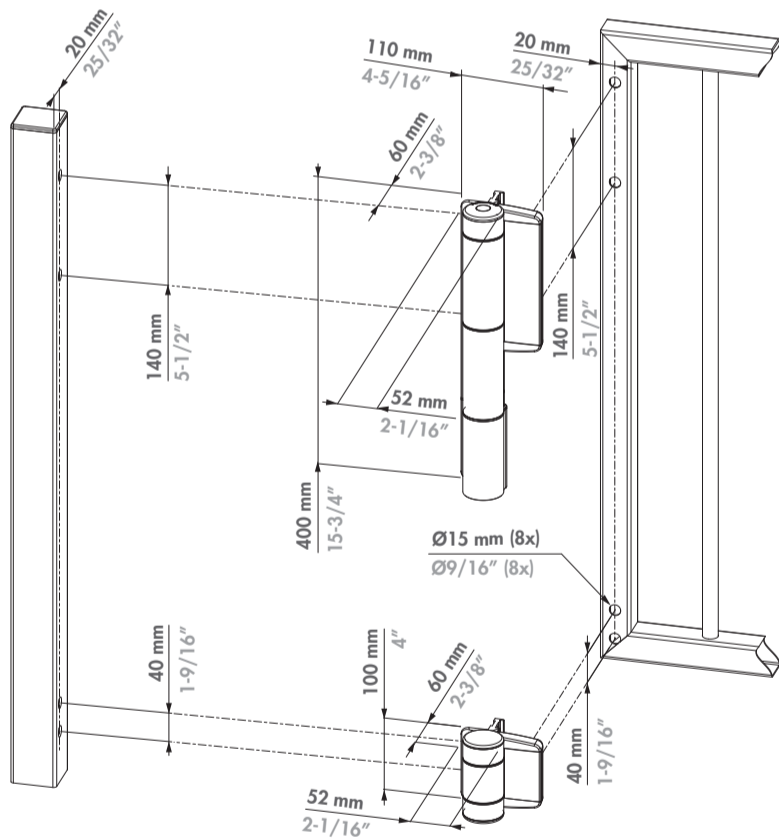

### ① Package content

1	Allen keys 5 - 3
2	Cover cap (1x), Setscrew (2x), QF expanders (2x)
3	Hexplugs
4	Mammoth-180 gate closer
5	Dino
6	Drilling template for Mammoth 180° (2x)
7	Drilling template for Dino (2x)

#### ③ Dimensions