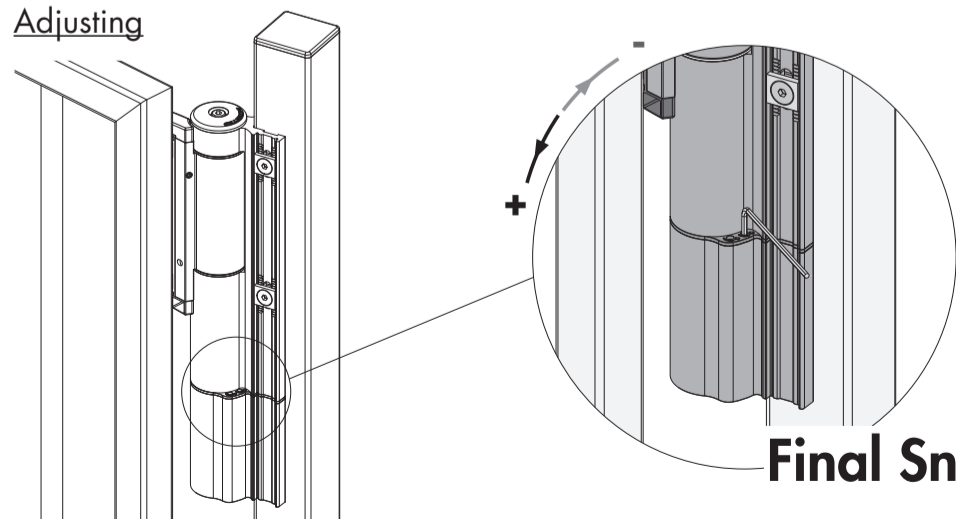

#### ④ Profile and gate preparation for MAMMOTH-180 gate closer

⑤ Profile and gate preparation for DINO hinge

⑥ Mounting MAMMOTH-180 and DINO

⚠ First remove the Quick-Fix cover caps

⚠ Re-install the cover caps and lock the Quick-Fix cover

⑤ Profile and gate preparation for DINO hinge

⑥ Mounting MAMMOTH-180 and DINO

⚠ First remove the Quick-Fix cover caps

⚠ Re-install the cover caps and lock the Quick-Fix cover

⑥ Adjusting

**LOCINOX**

Let's make it better together