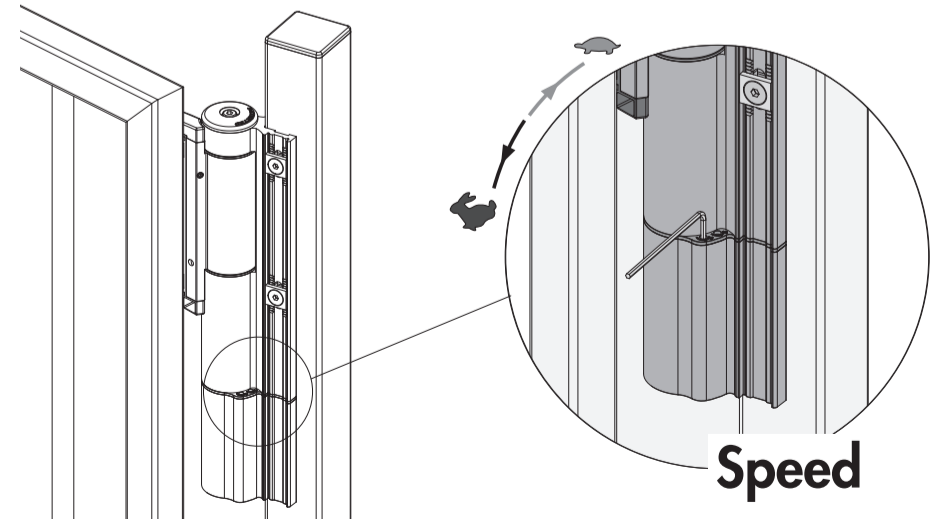

#### ④ Profile and gate preparation for MAMMOTH-180 gate closer

⑤ Profile and gate preparation for DINO hinge

⑥ Mounting MAMMOTH-180 and DINO

⚠ First remove the Quick-Fix cover caps

⚠ Re-install the cover caps and lock the Quick-Fix cover

⑤ Profile and gate preparation for DINO hinge

⑥ Mounting MAMMOTH-180 and DINO

⚠ First remove the Quick-Fix cover caps

⚠ Re-install the cover caps and lock the Quick-Fix cover

⑥ Adjusting

**LOCINOX**

Let's make it better together