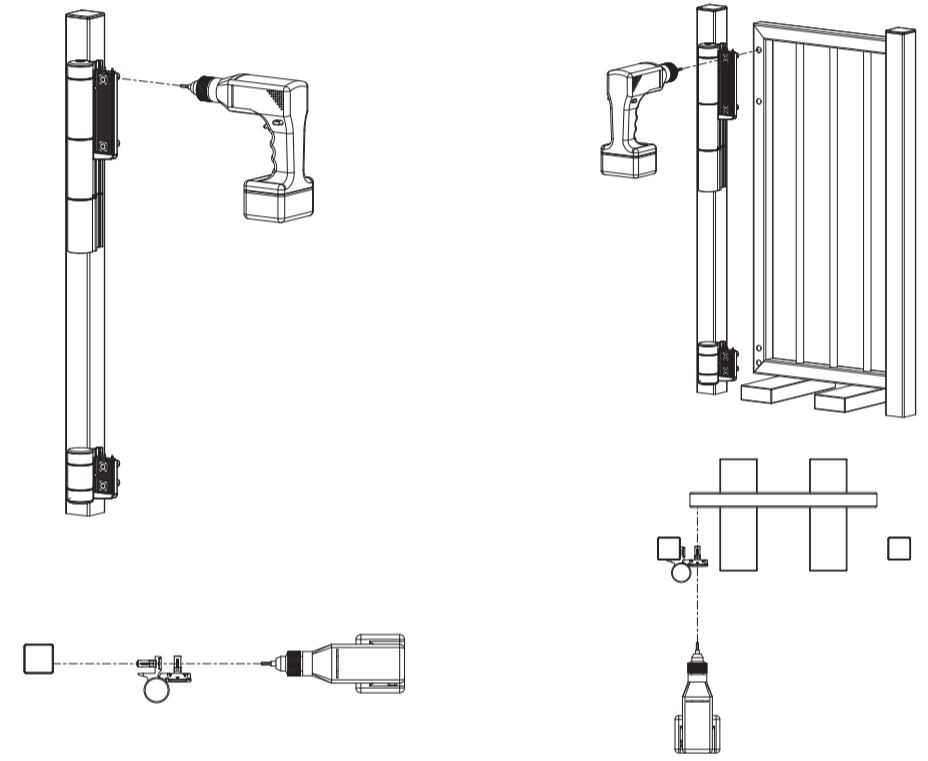

#### ③ Dimensions

#### ④ Profile and gate preparation for MAMMOTH-180 gate closer

⑤ Profile and gate preparation for DINO hinge

⑥ Mounting MAMMOTH-180 and DINO

⚠ First remove the Quick-Fix cover caps

⚠ Re-install the cover caps and lock the Quick-Fix cover

⑤ Profile and gate preparation for DINO hinge

⑥ Mounting MAMMOTH-180 and DINO

⚠ First remove the Quick-Fix cover caps

⚠ Re-install the cover caps and lock the Quick-Fix cover

⑥ Adjusting

**LOCINOX**

Let's make it better together